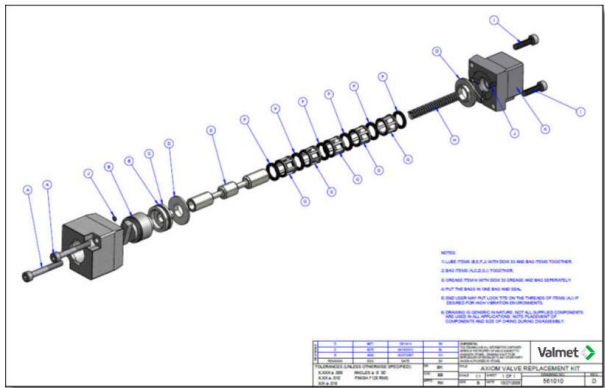

July 28, 2022

Stonel™ VC&C products

Stonel Axiom AMI Service and Parts Kits

Axiom AMI Spool Valve Service kits
 Easily rebuild or repair Axiom spool valves by replacing the wear parts of the Axiom spool valve. Each kit contains:

- (1) Spool
- (6) Quad-rings
- (5) Cages
- (1) Spring
- (2) Spool guides
- (1) Insertion tool *
- Misc fasteners and o-rings

* Insertion tool not included with 1.2 Cv kits

<u>Part Number</u>	<u>Applicable models</u>	<u>Applicable model codes</u>
ST604470	Axiom AMI	Consult factory, only special models with pneumatic override
ST605207	Axiom AMI	Spool rebuild kit for single pilot AMI units built after Sept. 2014
ST605125	Axiom AMI80	All Standard AMI80's
ST605267	Axiom AMI80	Optional stainless spool kit for AMI80 units
ST605589	Axiom AMI Dual	AMI334H____, AMI336H____, AMI444E____, AMI446A____, AMI924D____, AMI926D____, AMI934A____, AMI936A____, AMI964D____, AMI966D____, AMI974D____, AMI976D____
ST605588	Axiom AMI Dual	AMI332H____, AMI442E____, AMI922D____, AMI932A____, AMI962D____, AMI972D____
ST605231	Axiom AMI	Consult factory, only special models with SS spool
ST605192	Axiom AMI Upgrade kit**	Spool rebuild kit for single pilot AMI units built prior to Sept. 2014
ST605202	Axiom AMI Upgrade kit**	Optional stainless spool kit for single pilot AMI units built prior to Sept. 2014